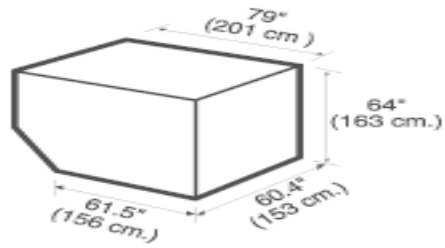

### Internal Capacity:

150 cu ft

4.3 cu m

### Maximum Gross Weight:

3,500 lb

1,588 kg

### External Dimensions:

(L x W x H)

61.5" x 60.4" x 64"

154cm x 153cm x 163cm