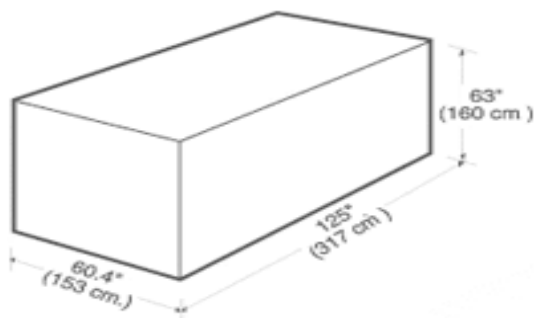

LD-11 (IATA Type 6)

Internal Capacity:

242 cu ft

7 cu m

Maximum Gross Weight:

7,000 lb

3,176 kg

External Dimensions:

(L x W x H)

125" x 60.4" x 63"

317cm x 153cm x 160cm

Tare Weight

630 lb

286 kg

Container Prefix:

AWB, ALP